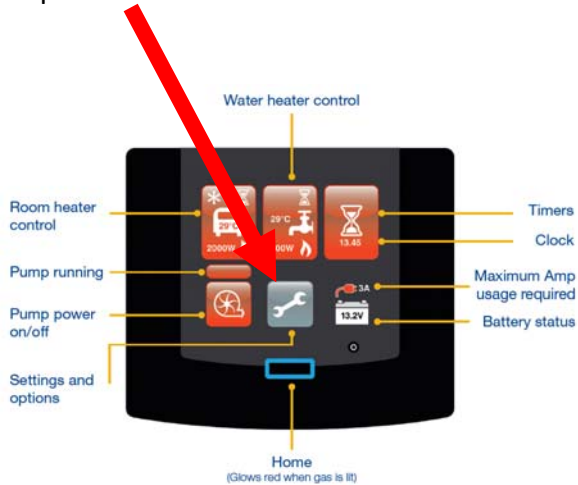

Step 1

On home screen select options 'spanner' icon

Step 2

On the options screen, press the following icon 5 times until you reach – 'Flashing Light'

Step 3

Turn off the flash by pressing the '-' icon

If we can provide any more information, please contact
Whale Support
Tel: 0845 217 2933
Email: ivan@whalepumps.com