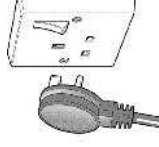

One Control Panel

Includes Easy to Mount and Use Control Panel

- One model 5 settings
- Simple to use Control Panel
- One 3.5m cable with simple connectors

One model - 5 running options

- Gas only setting
- Electric low setting (600W/2.6A)
- Electric high setting (1200W/5.2A)
- Gas and electric low setting
- Gas and electric high setting

Ideal Retro-fit

Replace your existing water heater
By using our universal adaptor plate (AK1203)

Easily Assembled Flue

- New aesthetically designed flue
 - In line with type approval
- Innovative design
 - No cover required

Minimal Wiring

3 Pin Plug

- Simply plug in
 - no wiring required

Spares

Contact Whale Support for list of available spares

0845 217 2933

Quick Connect Plumbing

Whale 12mm Quick Connect Pre-Assembled Plumbing