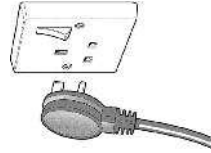

Space Heater Accessories

Flue Mounting Flexibility

- Flexible ducts for easy installation
- Flue pipes mounted under floor for safe and discreet, space saving.
- Available in various lengths, 0.75m (FK2075), 1.25m (FK2125), 2m (FK2020)

Minimal Wiring

- 3 Pin Plug
- Simply plug in
 - no wiring required

Choice of Vent Colours

- To suit your interior decor (Beige, Black, and Cream)
- Range includes fixed and directional options

Directional Fitting (DX6511)

Fixed Fitting (DX6516)

Directional Fitting (DX6531)

Fixed Fitting (DX6536)

Directional Fitting (DX6521)

Fixed Fitting (DX6526)

Simple to Use Control Panel

- Simple to use with position stops to prevent accidental adjustment
- Three Heat Settings
 - Quiet Night Time Setting (on electric 500W)
 - Heat Boost Setting (on electric 2000W)
 - Frost Protection Setting
- Easy to mount
- One 3.5m cable with modern connectors