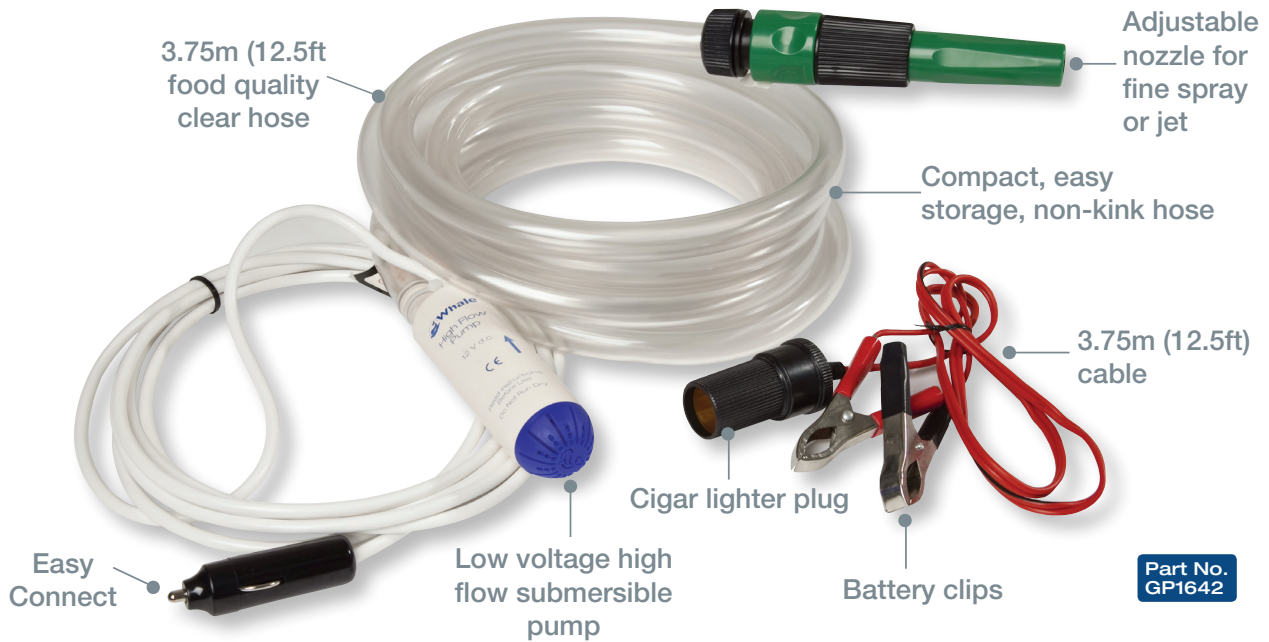

Portable Pump Kit

The Versatile Portable Pumping Solution

Benefits of the new Portable Pump Kit:-

- Simple to use
- Great performance and low voltage pump
- Easy to maintain with a wipe clean hose and nozzle
- Suitable for cold and warm water, diesel, light oils and water-based fluids including most water based pesticides.
- Can be used in a variety of applications:-
 - Wash down for Car, Caravan & Boat
 - Pumping diesel
 - Showering, spraying and garden watering
 - Bilge / storm water clearance
 - Filling on board water tank

Please Note: If the Portable Pump Kit has been used for diesel transfer you must not re-use for water or any other liquid transfer.

 Portable Pump Kit is not suitable for petrol.

Available NOW from your local caravan retailer